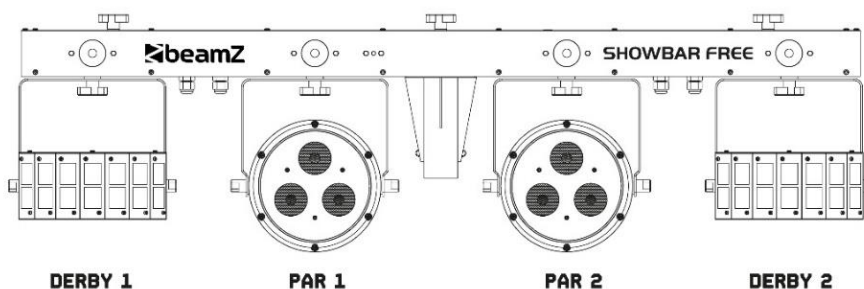

24 CHANNELS

CHANNEL	FUNCTION	VALUE	DESCRIPTION
1	Master Dimmer	000-255	Master dimming , 0-100%
2	PAR Strobe	000-255	PAR Strobe, from slow to fast
3	PAR 1	000-255	Red, 0-100%
4		000-255	Green, 0-100%
5		000-255	Blue, 0-100%
6		000-255	White, 0-100%
7	PAR 2	000-255	Red, 0-100%
8		000-255	Green, 0-100%
9		000-255	Blue, 0-100%
10		000-255	White, 0-100%
11	Derby Strobe	000-009	No function
		10-255	Strobe, from slow to fast
12	Derby 1	000-255	Red, 0-100%
13		000-255	Green, 0-100%
14		000-255	Blue, 0-100%
15		000-255	White, 0-100%
16	Derby 2	000-255	Red, 0-100%
17		000-255	Green, 0-100%
18		000-255	Blue, 0-100%
19		000-255	White, 0-100%
20	Derby Speed	000-009	No function
		010-255	Derby Motor Speed, from slow to fast
21	White Strobe	000-009	No function
		010-255	Bar Stroboscope, from slow to fast
22		000-009	No function
		010-019	Full on
		020-159	Random strobe
		160-255	Random strobe , from slow to fast
23	Auto / Sound	000-009	No function
		10-029	Auto program 1
		030-049	Auto program 2
		050-069	Auto program 3
		070-089	Auto program 4
		090-109	Auto program 5
		110-129	Auto program 6
		130-149	Sound program1
		150-169	Sound program2
		170-189	Sound program3
		190-209	Sound program4
		210-229	Sound program5
230-255	Sound program6		
24	Auto / Sound Speed	000-255	Auto and Sound program speed (Slow-fast)